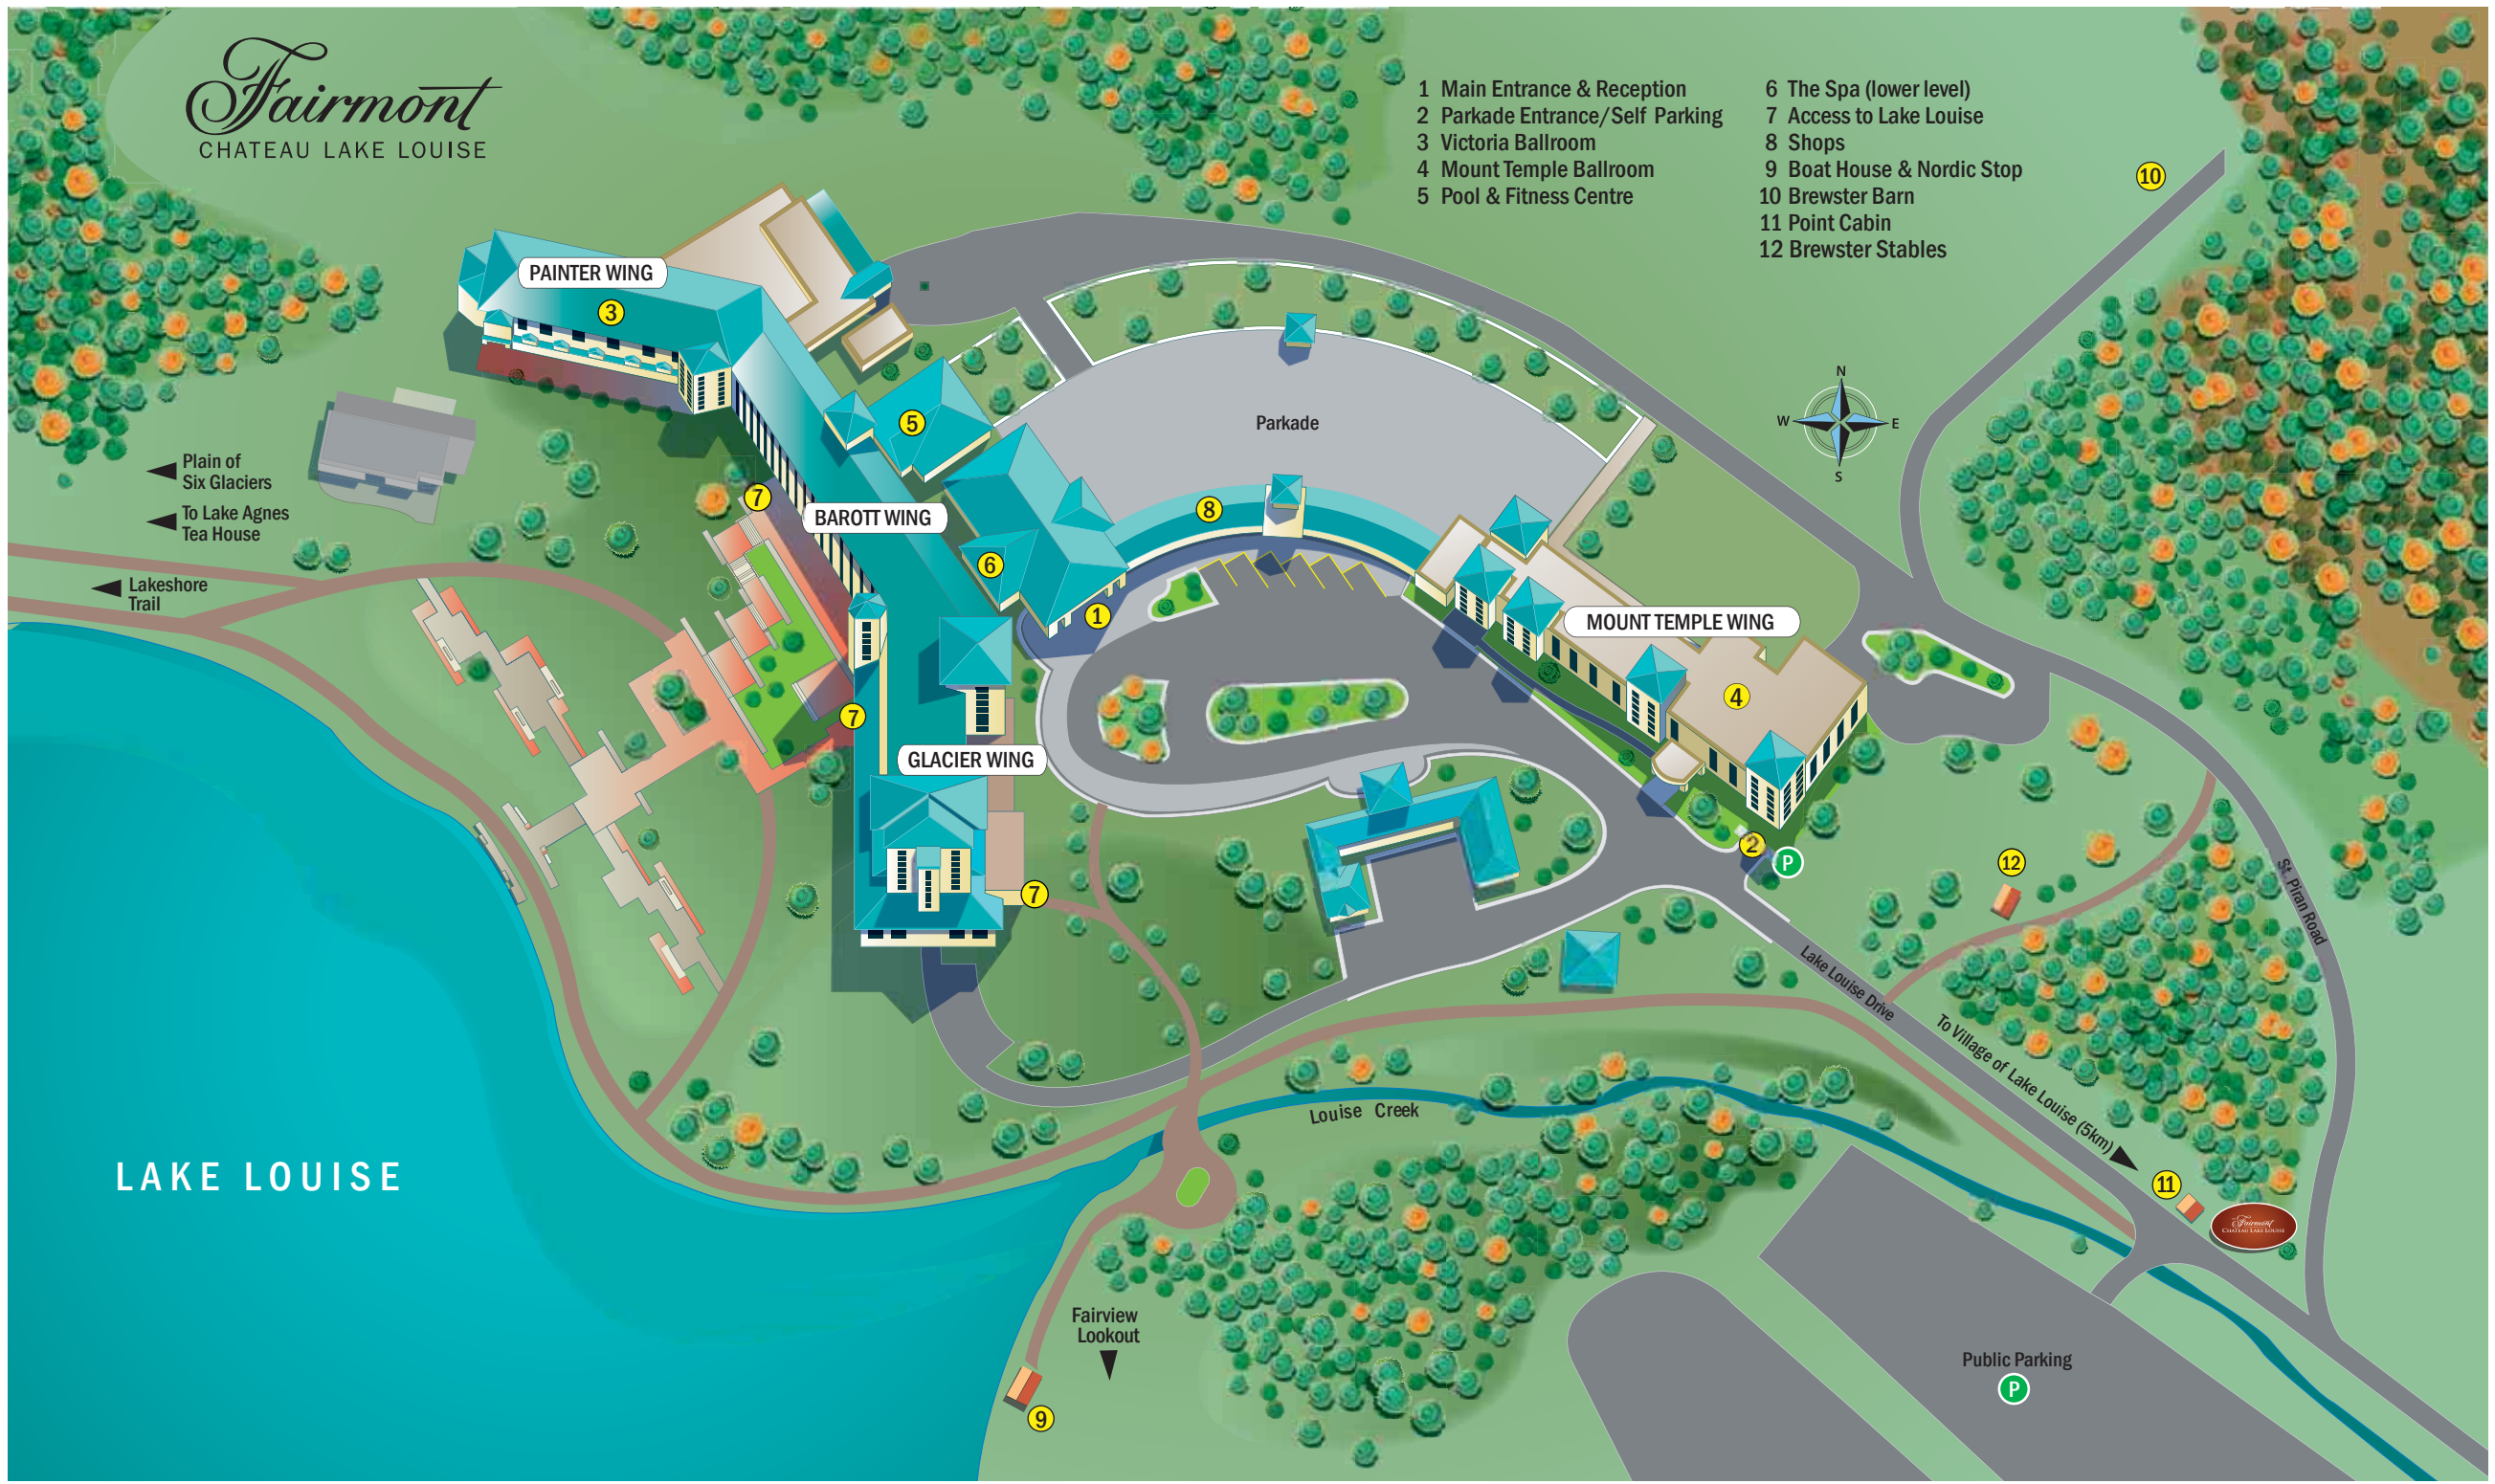

# Fairmont

CHATEAU LAKE LOUISE

- 1 Main Entrance & Reception
- 2 Parkade Entrance/Self Parking
- 3 Victoria Ballroom
- 4 Mount Temple Ballroom
- 5 Pool & Fitness Centre
- 6 The Spa (lower level)
- 7 Access to Lake Louise
- 8 Shops
- 9 Boat House & Nordic Stop
- 10 Brewster Barn
- 11 Point Cabin
- 12 Brewster Stables

LAKE LOUISE

Plain of Six Glaciers  
To Lake Agnes Tea House

Lakeshore Trail

Fairview Lookout

Parkade

Louise Creek

Lake Louise Drive

To Village of Lake Louise (5km)

# Fairmont

## CHATEAU LAKE LOUISE