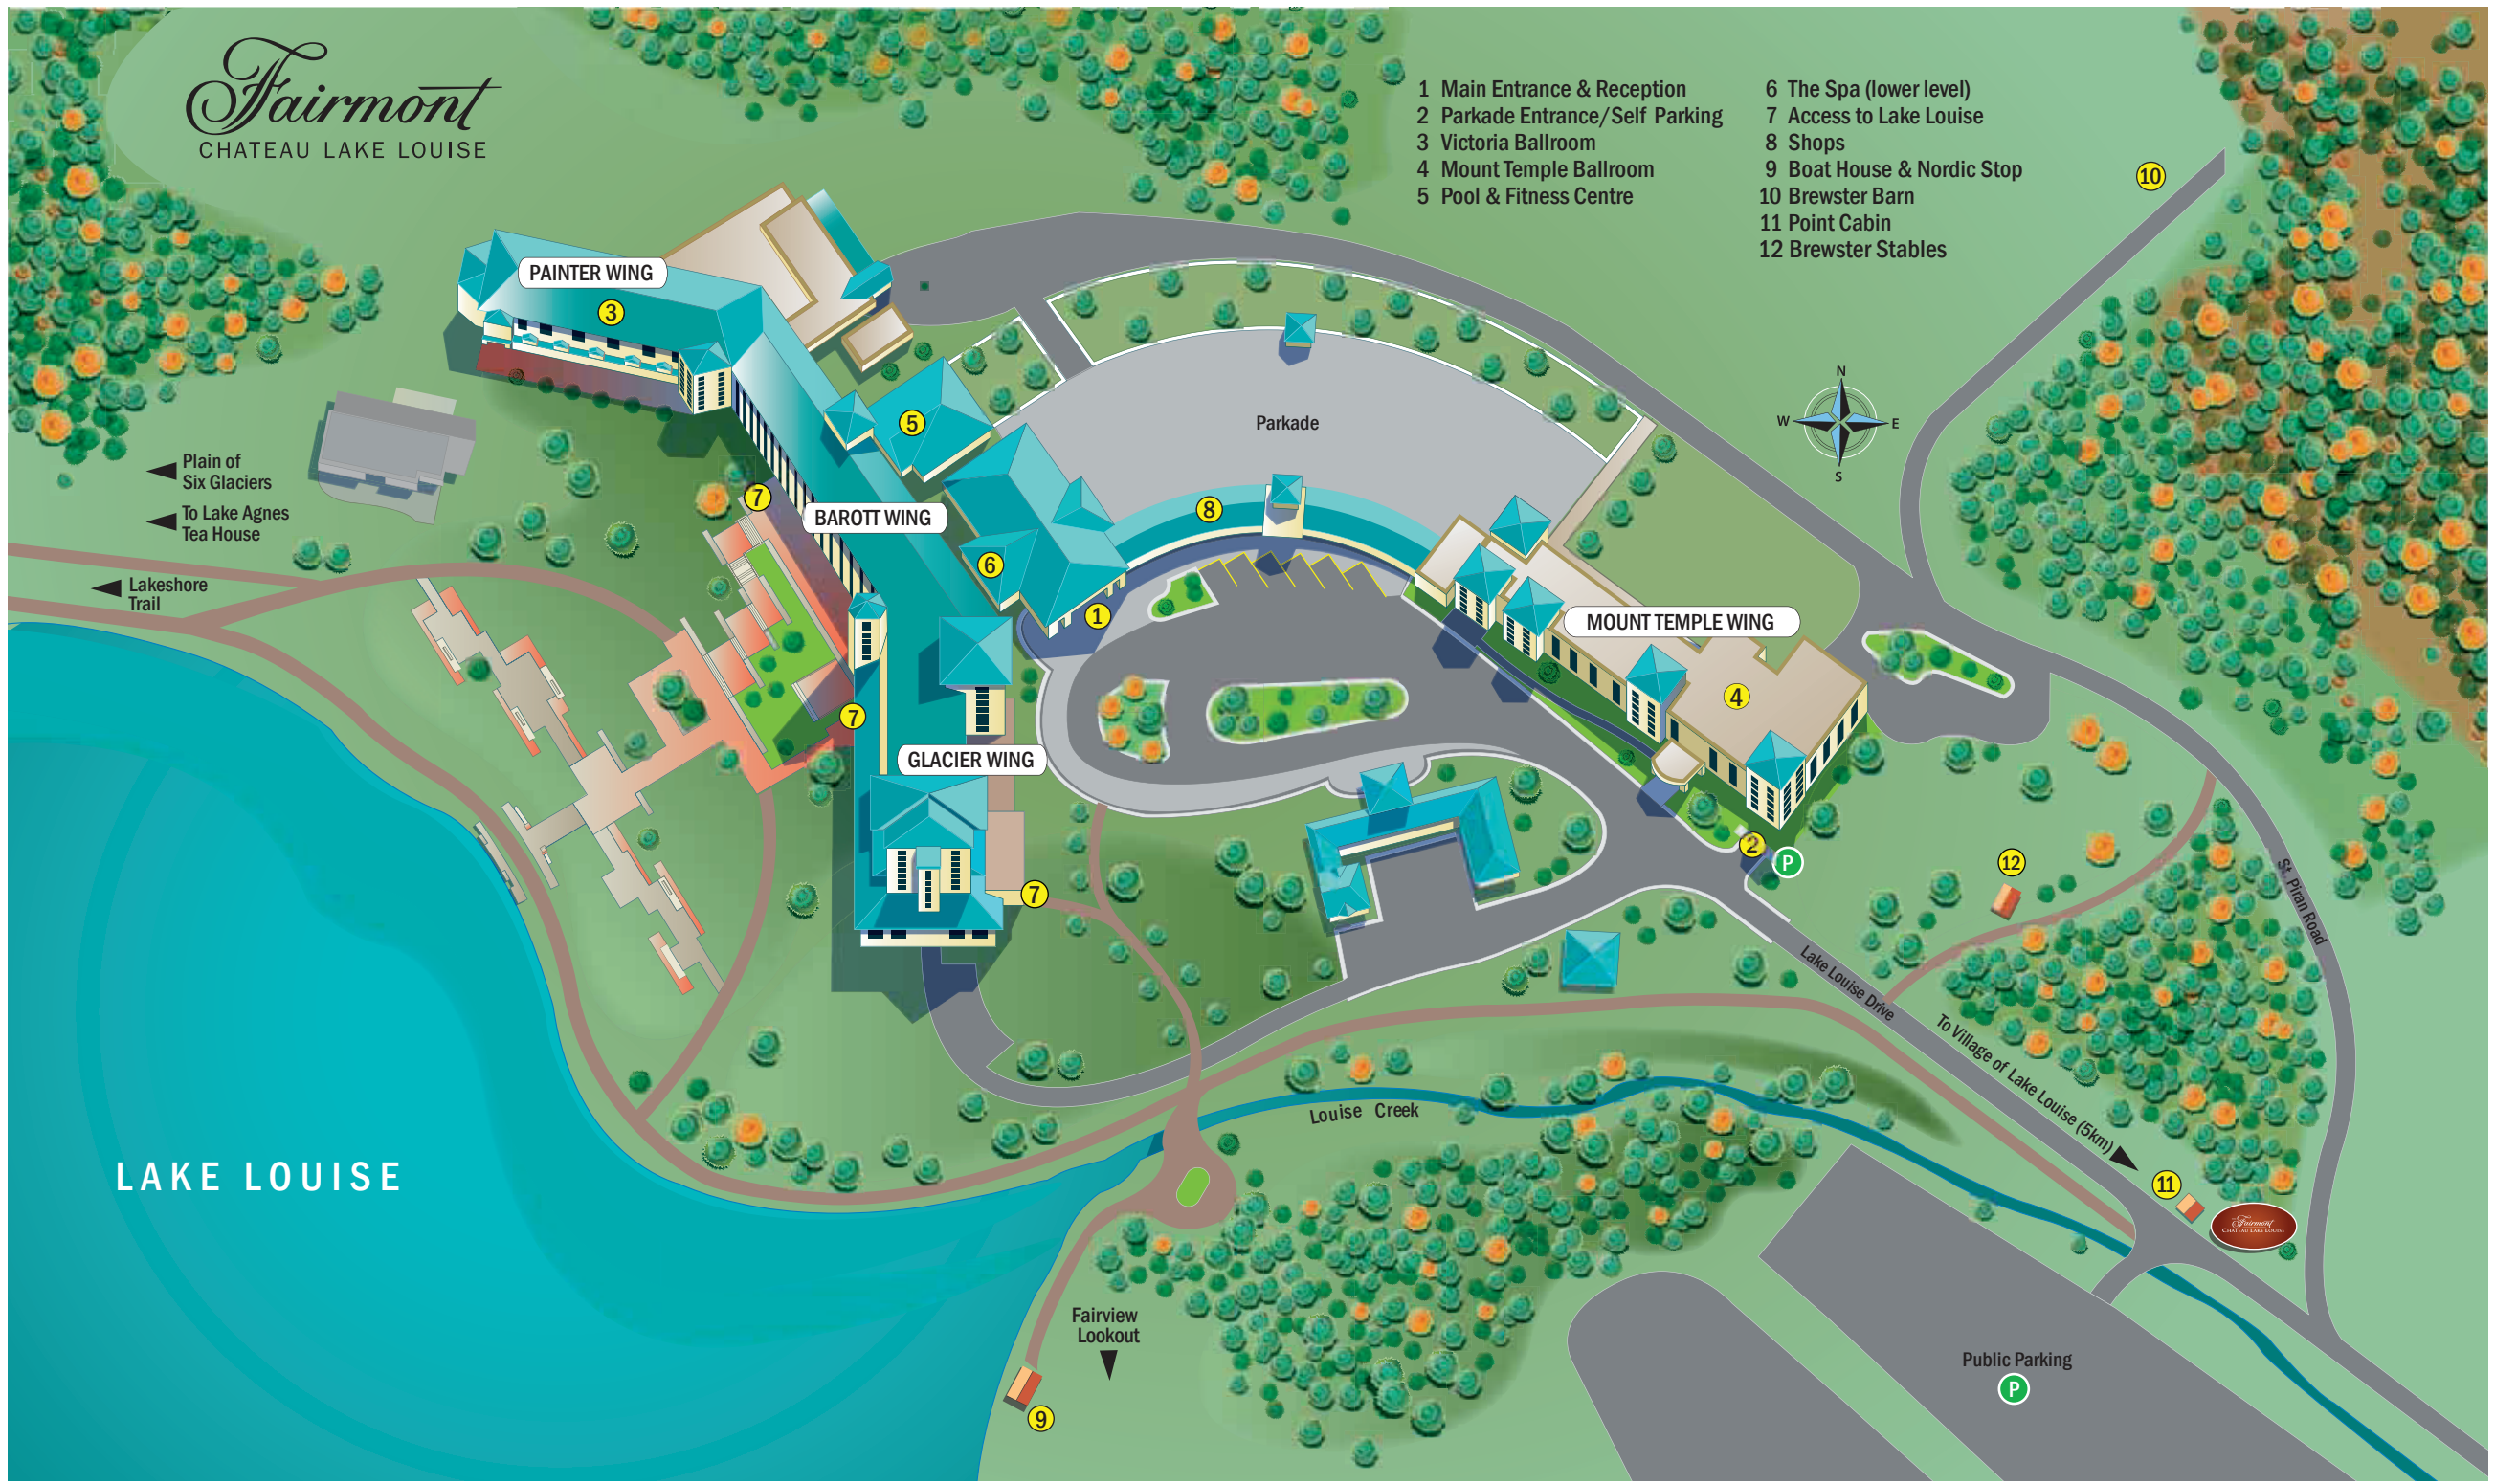

Fairmont

CHATEAU LAKE LOUISE

- 1 Main Entrance & Reception
- 2 Parkade Entrance/Self Parking
- 3 Victoria Ballroom
- 4 Mount Temple Ballroom
- 5 Pool & Fitness Centre
- 6 The Spa (lower level)
- 7 Access to Lake Louise
- 8 Shops
- 9 Boat House & Nordic Stop
- 10 Brewster Barn
- 11 Point Cabin
- 12 Brewster Stables

LAKE LOUISE

Fairview Lookout

Parkade

MOUNT TEMPLE WING

BAROTT WING

PAINTER WING

GLACIER WING

Plain of Six Glaciers
To Lake Agnes Tea House

Lakeshore Trail

Lake Louise Drive

To Village of Lake Louise (5km)

Public Parking

St. Pien Road

Fairmont

CHATEAU LAKE LOUISE