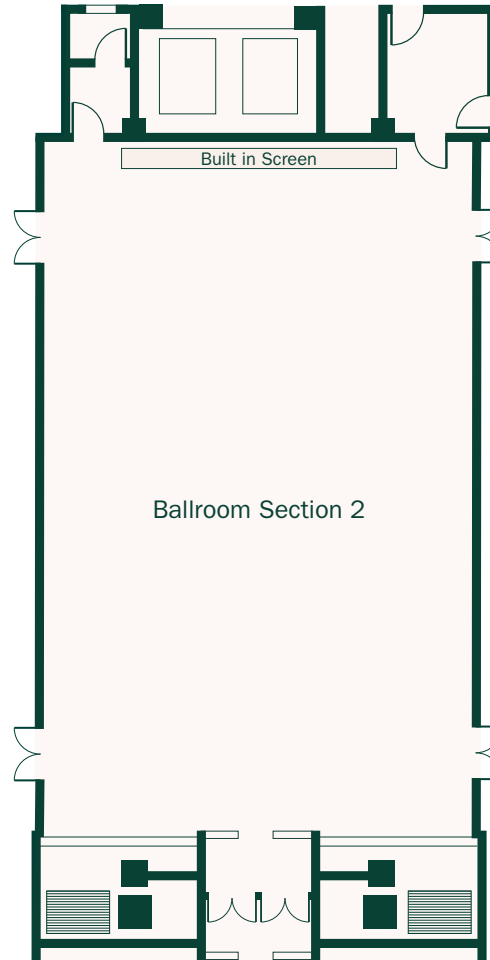

Fairmont

DOHA

FUNCTION ROOM	Dimensions (mt)			Area (sq mts)
	Length	Width	Height	
Fairmont Ballroom	42.90	25.40	7.50	1,089.66
Ballroom Section 1	25.40	13.50	7.50	342.90
Ballroom Section 2	25.40	15.60	7.50	396.24
Ballroom Section 3	25.40	13.50	7.50	342.90
Pre-Function Area	36.35	6.90	7.50	250.82

Fairmont

DOHA

FUNCTION ROOM	Dimensions (mt)			Area (sq mts)
	Length	Width	Height	
Ballroom Section 1	25.40	13.50	7.50	342.90

Fairmont

DOHA

FUNCTION ROOM	Dimensions (mt)			Area (sq mts)
	Length	Width	Height	
Ballroom Section 2	25.40	15.60	7.50	396.24

Fairmont

DOHA

FUNCTION ROOM	Dimensions (mt)			Area (sq mts)
	Length	Width	Height	
Ballroom Section 3	25.40	13.50	7.50	342.90

Fairmont

DOHA

FUNCTION ROOM	Area (sq mts)
Bridal suite	95