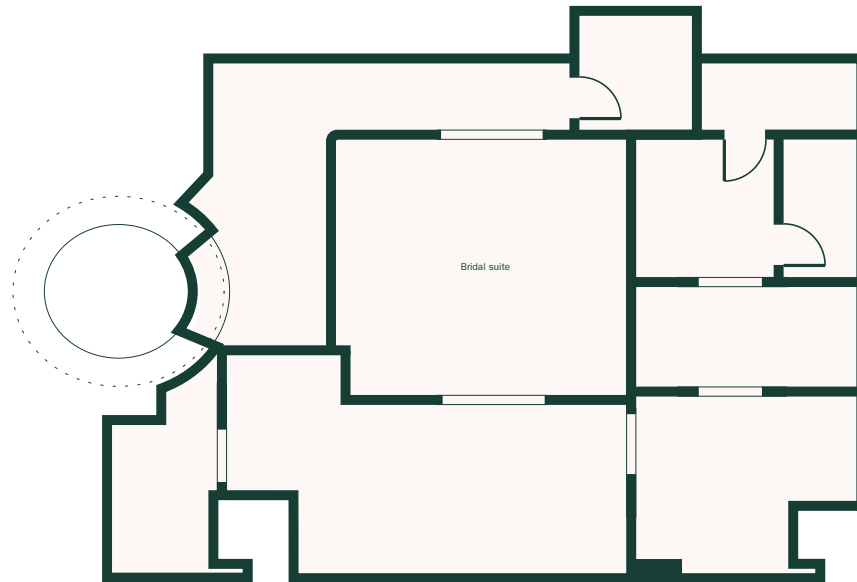

Fairmont

DOHA

FUNCTION ROOM	Dimensions (mt)			Area (sq mts)
	Length	Width	Height	
Fairmont Ballroom	42.90	25.40	7.50	1,089.66
Ballroom Section 1	25.40	13.50	7.50	342.90
Ballroom Section 2	25.40	15.60	7.50	396.24
Ballroom Section 3	25.40	13.50	7.50	342.90
Pre-Function Area	36.35	6.90	7.50	250.82

Fairmont

DOHA

FUNCTION ROOM	Dimensions (mt)			Area (sq mts)
	Length	Width	Height	
Ballroom Section 1	25.40	13.50	7.50	342.90

Fairmont

DOHA

FUNCTION ROOM	Dimensions (mt)			Area (sq mts)
	Length	Width	Height	
Ballroom Section 2	25.40	15.60	7.50	396.24

Fairmont

DOHA

FUNCTION ROOM	Dimensions (mt)			Area (sq mts)
	Length	Width	Height	
Ballroom Section 3	25.40	13.50	7.50	342.90

Fairmont

DOHA

FUNCTION ROOM	Area (sq mts)
Bridal suite	95