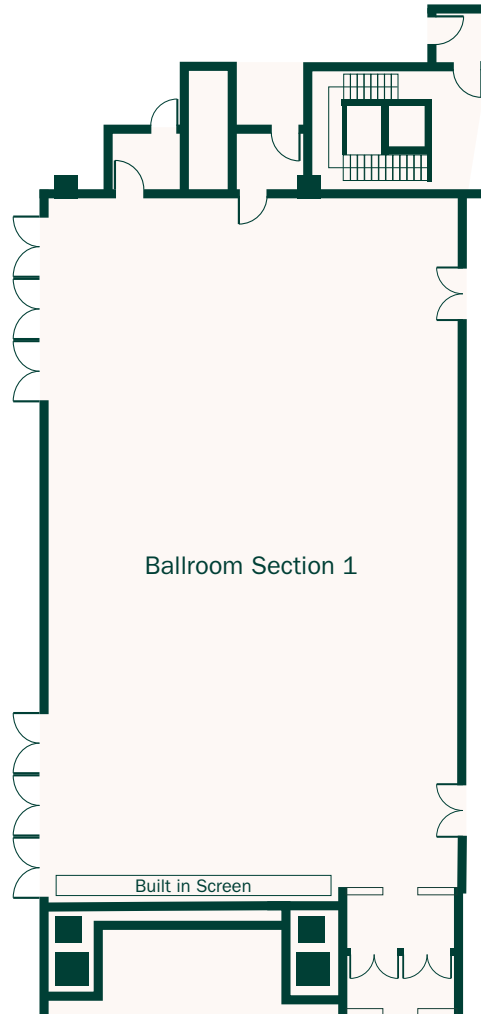

Fairmont

DOHA

FUNCTION ROOM	Dimensions (mt)			Area (sq mts)
	Length	Width	Height	
Fairmont Ballroom	42.90	25.40	7.50	1,089.66
Ballroom Section 1	25.40	13.50	7.50	342.90
Ballroom Section 2	25.40	15.60	7.50	396.24
Ballroom Section 3	25.40	13.50	7.50	342.90
Pre-Function Area	36.35	6.90	7.50	250.82

Fairmont

DOHA

FUNCTION ROOM	Dimensions (mt)			Area (sq mts)
	Length	Width	Height	
Ballroom Section 1	25.40	13.50	7.50	342.90

Fairmont

DOHA

FUNCTION ROOM	Dimensions (mt)			Area (sq mts)
	Length	Width	Height	
Ballroom Section 2	25.40	15.60	7.50	396.24

Fairmont

DOHA

FUNCTION ROOM	Dimensions (mt)			Area (sq mts)
	Length	Width	Height	
Ballroom Section 3	25.40	13.50	7.50	342.90

Fairmont

DOHA

FUNCTION ROOM	Area (sq mts)
Bridal suite	95