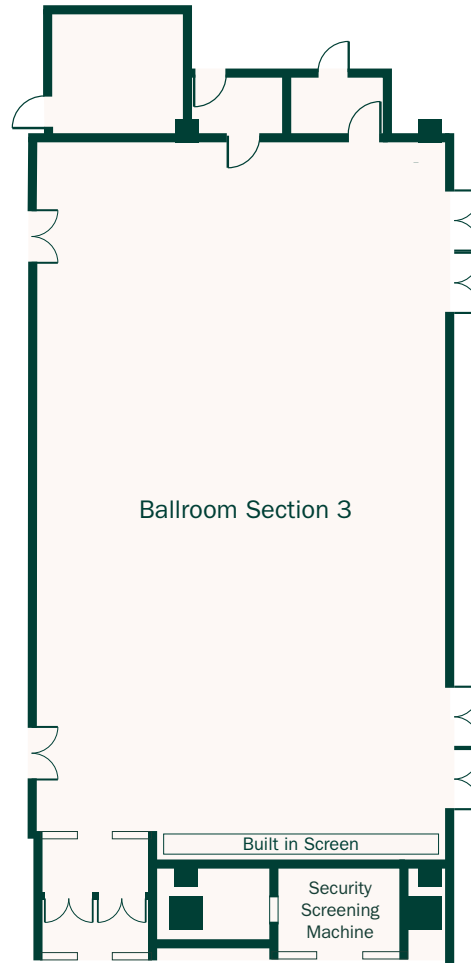

Fairmont

DOHA

FUNCTION ROOM	Dimensions (mt)			Area (sq mts)
	Length	Width	Height	
Fairmont Ballroom	42.90	25.40	7.50	1,089.66
Ballroom Section 1	25.40	13.50	7.50	342.90
Ballroom Section 2	25.40	15.60	7.50	396.24
Ballroom Section 3	25.40	13.50	7.50	342.90
Pre-Function Area	36.35	6.90	7.50	250.82

Fairmont

DOHA

FUNCTION ROOM	Dimensions (mt)			Area (sq mts)
	Length	Width	Height	
Ballroom Section 1	25.40	13.50	7.50	342.90

Fairmont

DOHA

FUNCTION ROOM	Dimensions (mt)			Area (sq mts)
	Length	Width	Height	
Ballroom Section 2	25.40	15.60	7.50	396.24

Fairmont

DOHA

FUNCTION ROOM	Dimensions (mt)			Area (sq mts)
	Length	Width	Height	
Ballroom Section 3	25.40	13.50	7.50	342.90

Fairmont

DOHA

FUNCTION ROOM	Area (sq mts)
Bridal suite	95