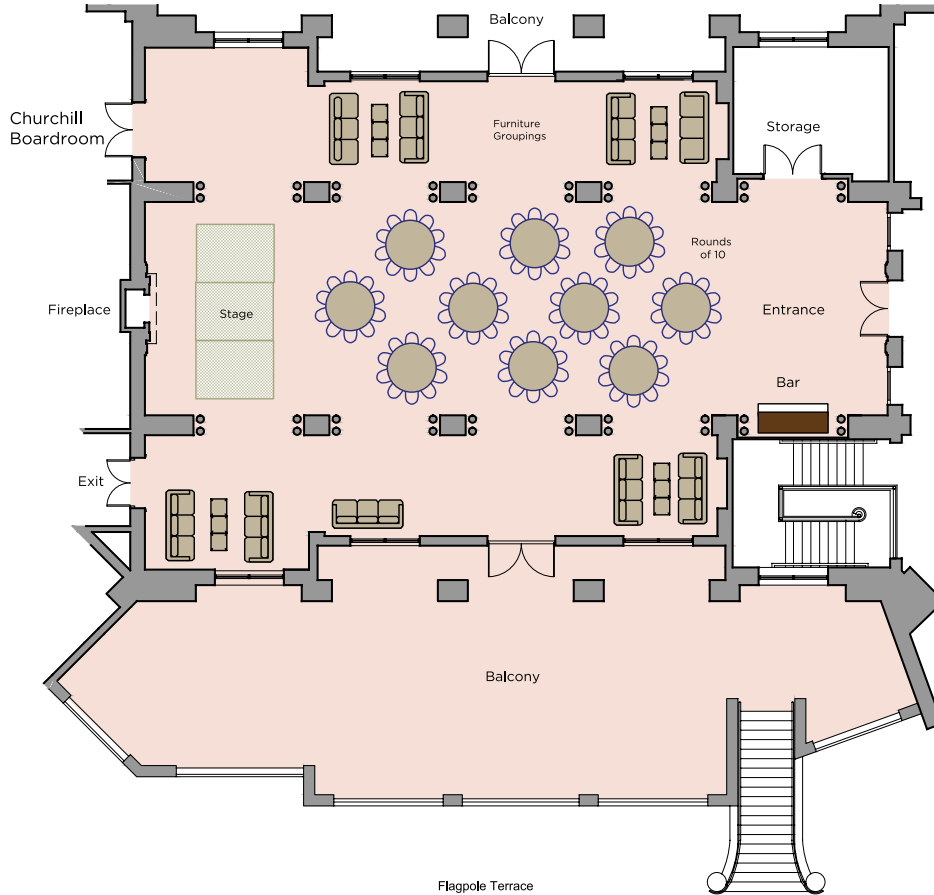

BANQUET LAYOUT MAP

Harbourview Ballroom

BANQUET LAYOUT MAP

The Princess Ballroom and Foyer

BANQUET LAYOUT MAP

Trudeau Ballroom

BANQUET LAYOUT MAP

The Twain Boardroom

The Churchill Boardroom

BANQUET LAYOUT MAP

Regency Terrace

BANQUET LAYOUT MAP

Flagpole Terrace

BANQUET LAYOUT MAP

Marina

BANQUET LAYOUT MAP

1609 Bar & Restaurant