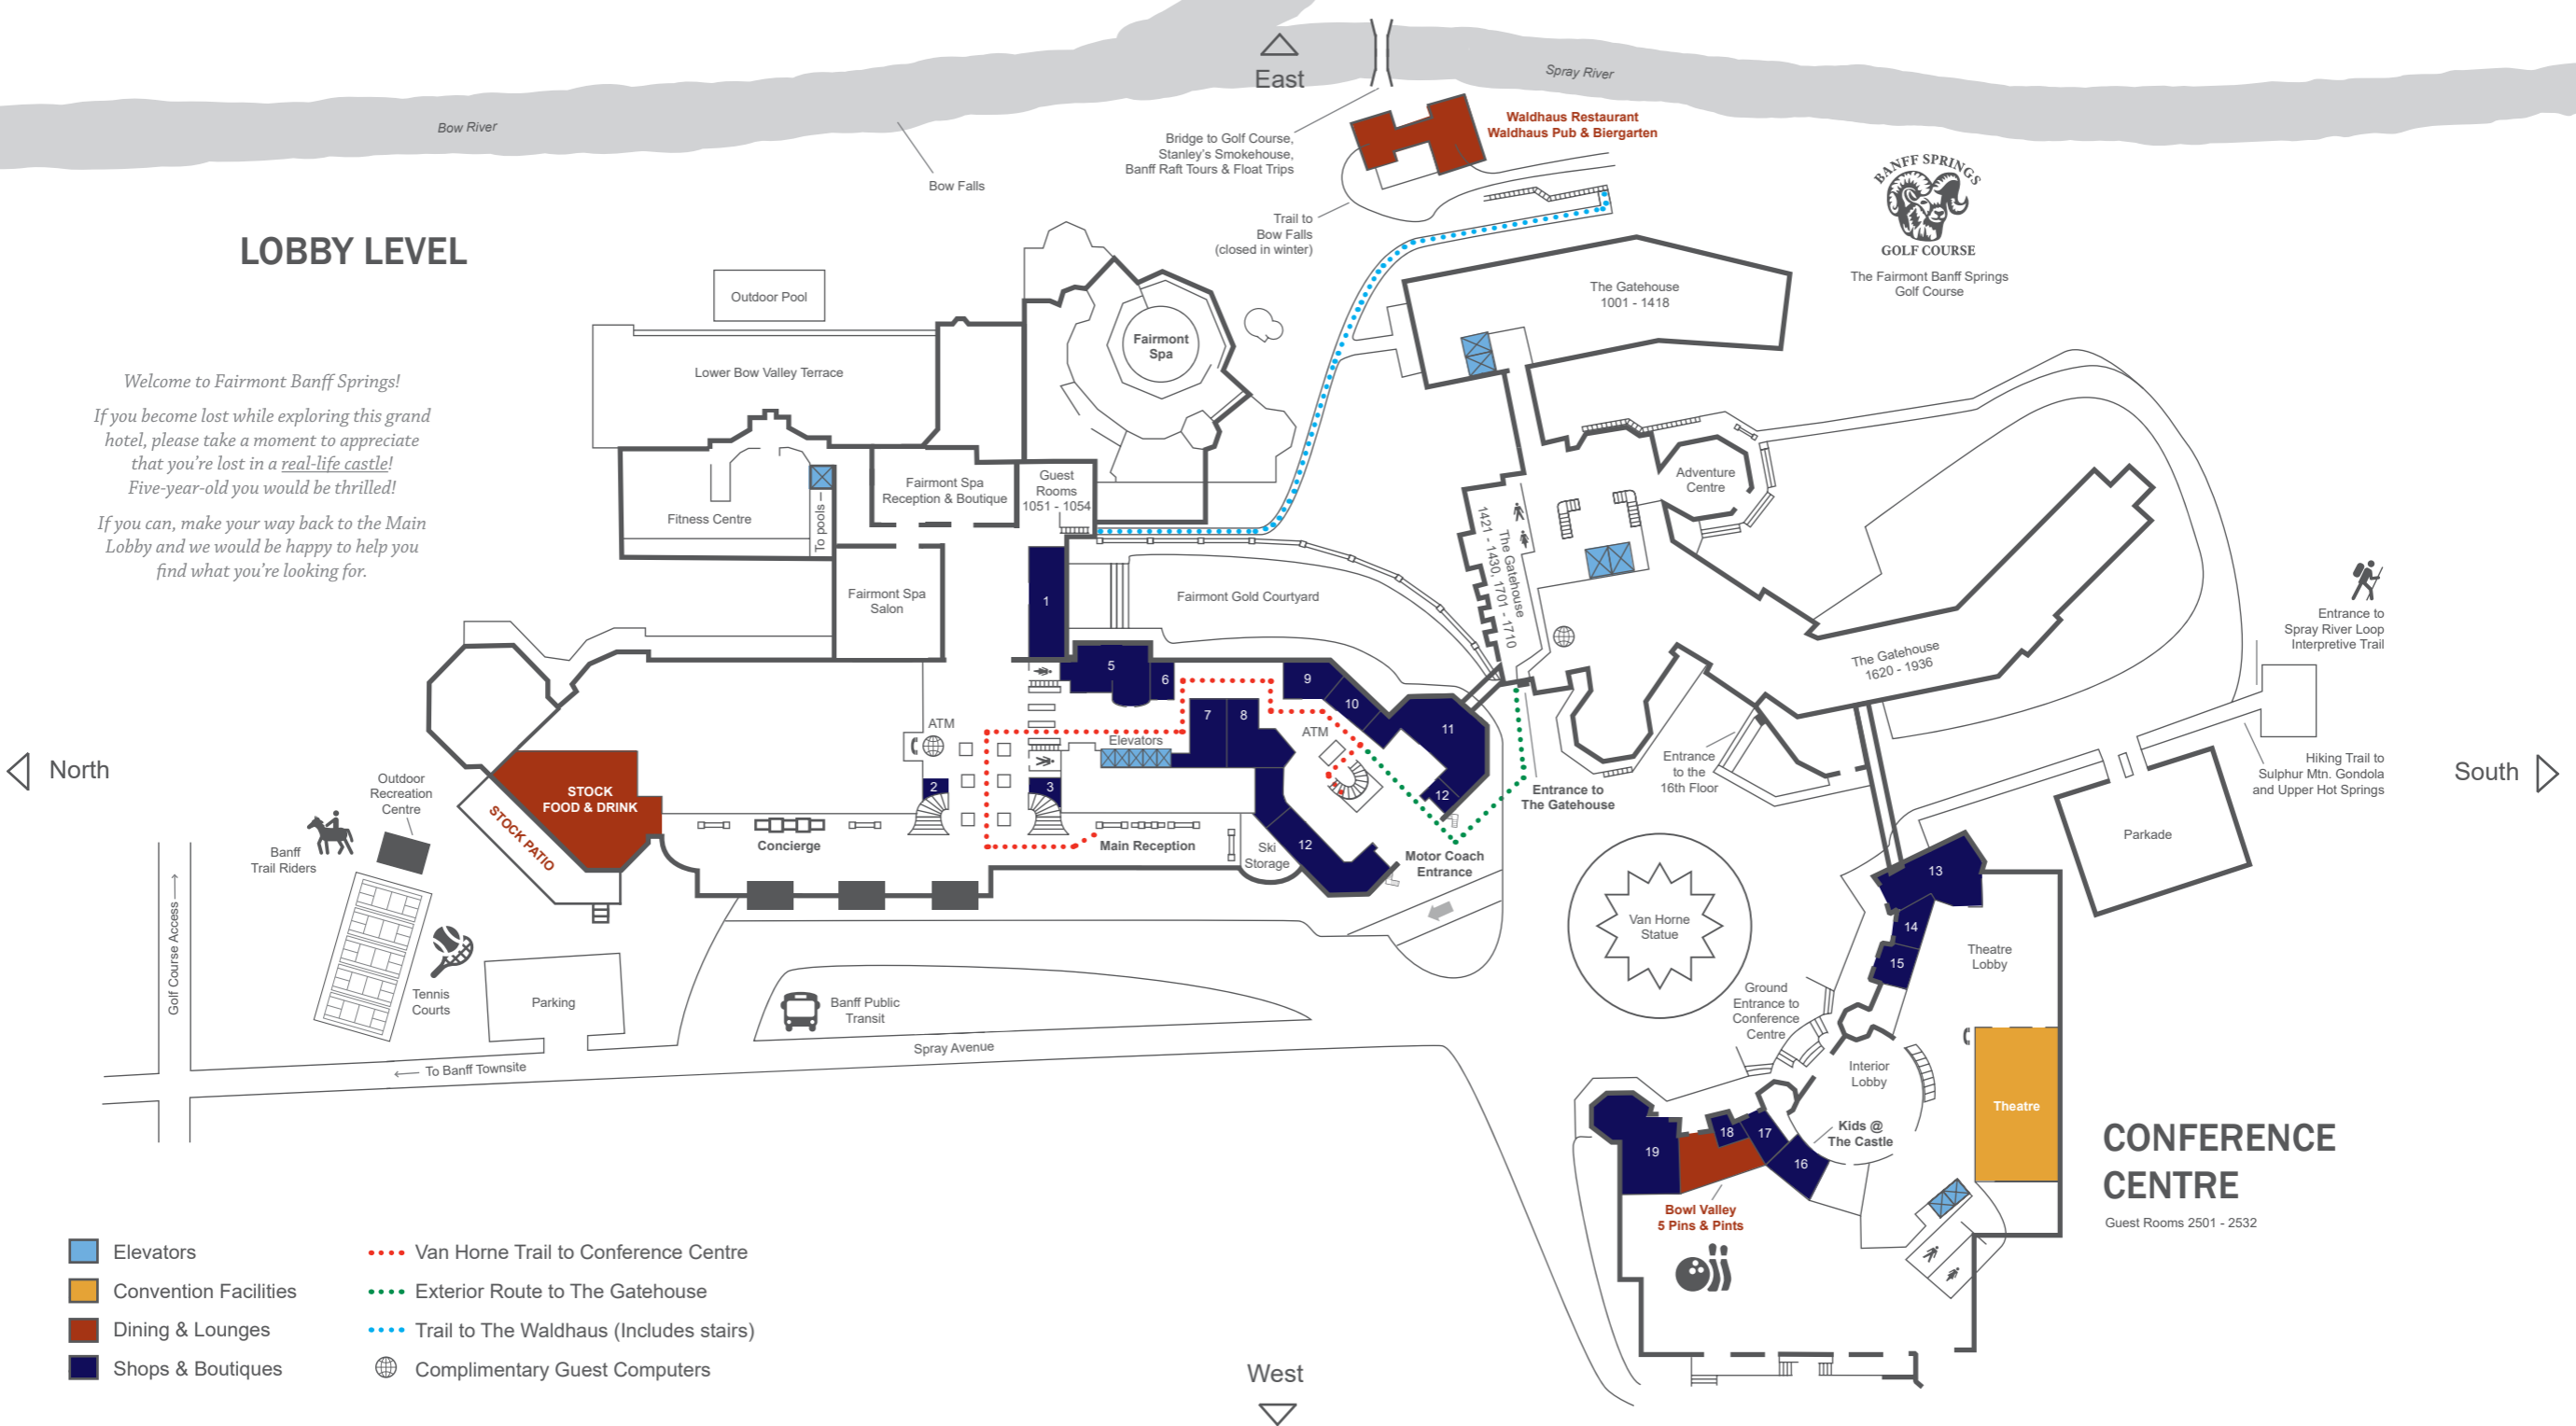

MEZZANINE LEVEL 1

MEZZANINE LEVEL 2

-  Elevators
-  Convention Facilities
-  Dining & Lounges
-  Shops & Boutiques
-  Van Horne Trail to Conference Centre
-  Complimentary Guest Computers

CONFERENCE CENTRE

Guest Rooms 2501 - 2532

LOBBY LEVEL

Welcome to Fairmont Banff Springs!
 If you become lost while exploring this grand hotel, please take a moment to appreciate that you're lost in a real-life castle!
 Five-year-old you would be thrilled!
 If you can, make your way back to the Main Lobby and we would be happy to help you find what you're looking for.

GET SOCIAL WITH US:

@FAIRMONTSPRINGS

@FAIRMONTBANFF

FAIRMONTBANFFSPRINGS

#BANFFSPRINGS