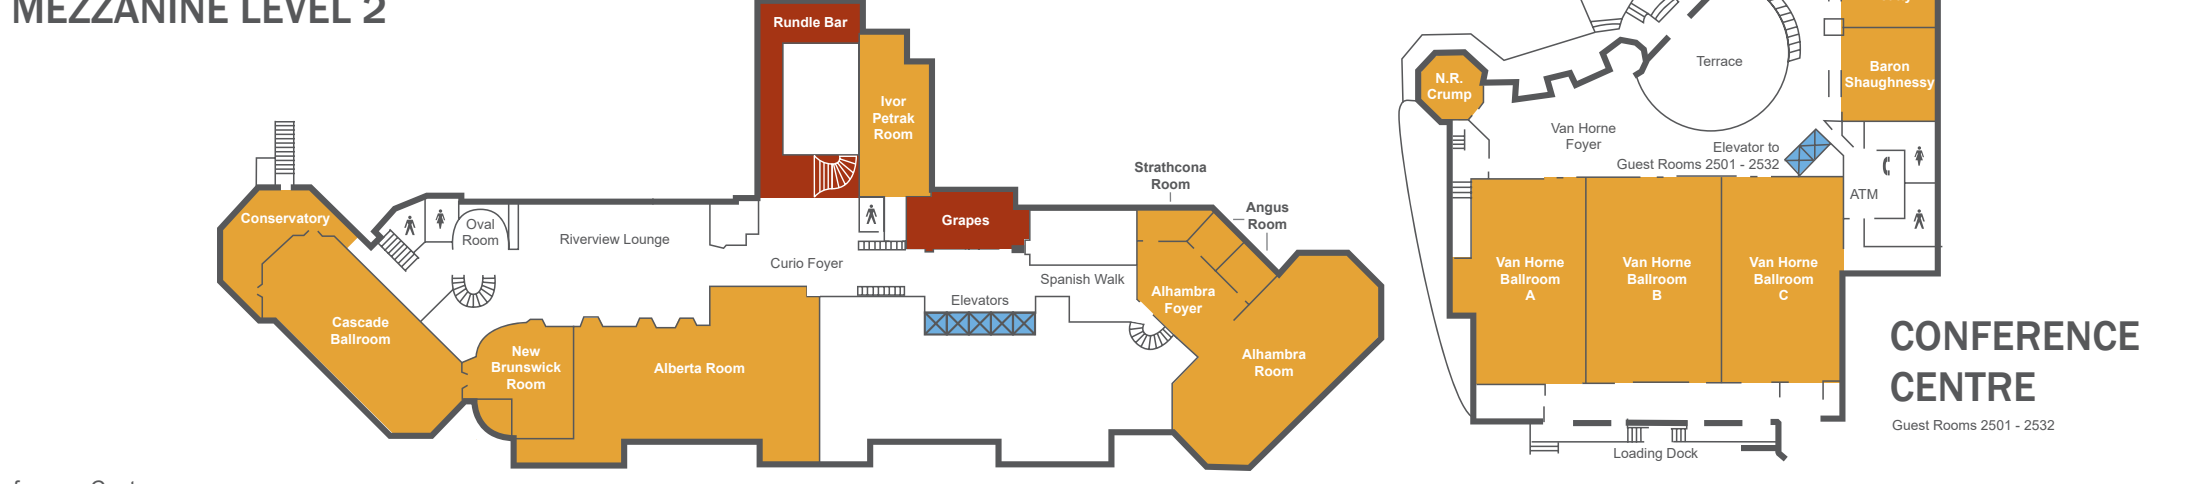

MEZZANINE LEVEL 1

MEZZANINE LEVEL 2

-  Elevators
-  Convention Facilities
-  Dining & Lounges
-  Shops & Boutiques
-  Van Horne Trail to Conference Centre
-  Complimentary Guest Computers

CONFERENCE CENTRE

Guest Rooms 2501 - 2532

LOBBY LEVEL

Welcome to Fairmont Banff Springs!
 If you become lost while exploring this grand hotel, please take a moment to appreciate that you're lost in a real-life castle!
 Five-year-old you would be thrilled!
 If you can, make your way back to the Main Lobby and we would be happy to help you find what you're looking for.