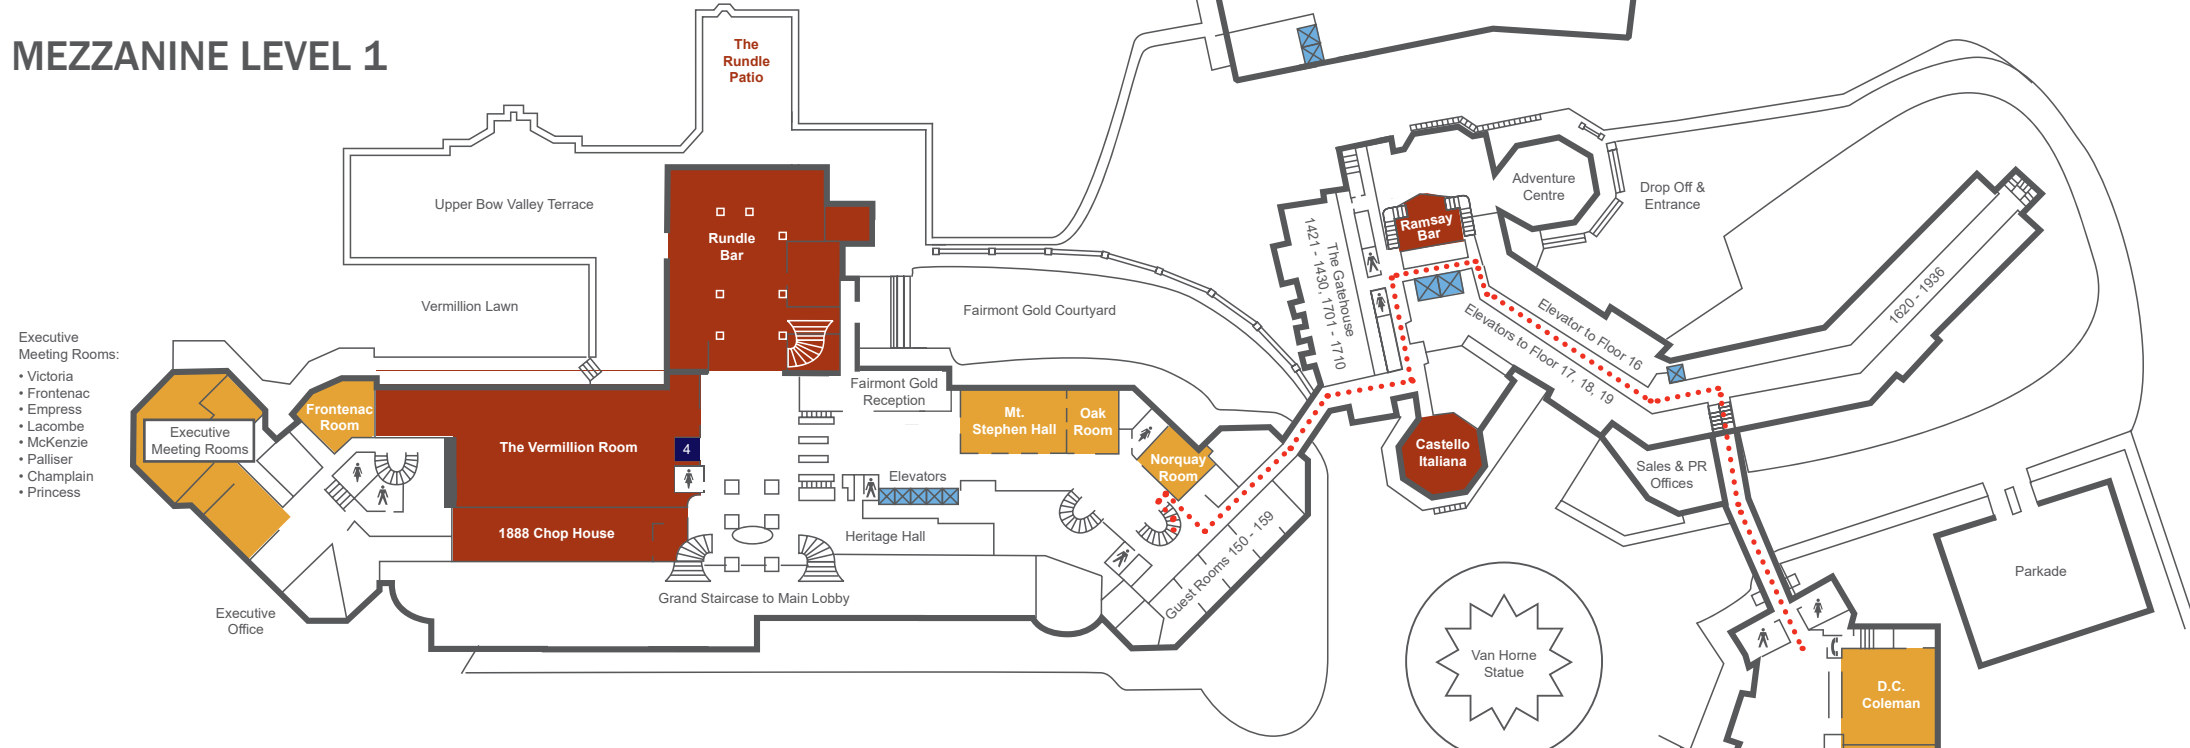

MEZZANINE LEVEL 1

MEZZANINE LEVEL 2

-  Elevators
-  Convention Facilities
-  Dining & Lounges
-  Shops & Boutiques
-  Van Horne Trail to Conference Centre
-  Complimentary Guest Computers

CONFERENCE CENTRE

Guest Rooms 2501 - 2532

LOBBY LEVEL

Welcome to Fairmont Banff Springs!
 If you become lost while exploring this grand hotel, please take a moment to appreciate that you're lost in a real-life castle!
 Five-year-old you would be thrilled!
 If you can, make your way back to the Main Lobby and we would be happy to help you find what you're looking for.

GET SOCIAL WITH US:

@FAIRMONTSPRINGS

@FAIRMONTBANFF

FAIRMONTBANFFSPRINGS

#BANFFSPRINGS